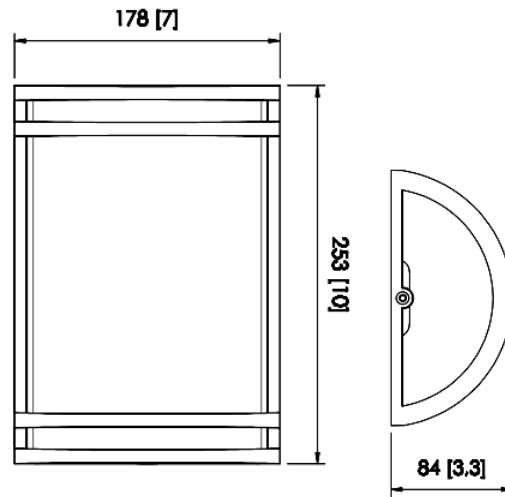

JOB NAME: _____

DATE: _____

TYPE: _____

DIMENSIONS:

LDS-12W-40K-D
LDS-12W-30K-D
LDS-12W-MCT-D

LED DECORATIVE WALL SCONCE

Ideal for Hallways, bedrooms, laundry rooms, bathrooms, alleys, loading docks, doorway, pathway.

ELECTRICAL SPECIFICATIONS:

- Voltage: 120V, 60Hz
- Wattage: 12 W
- Efficacy: 100LM/W

HOUSING SPECIFICATIONS:

- Outdoor decorative sconce
- Housing: Steel base with Die-cast Rings
- Lifespan: 50000 hrs.
- IP Rating: Suitable for wet locations